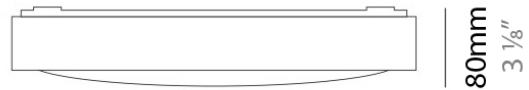

FLAT SURFACE

D12048

GENERAL

Series: Flat
Division: Design
Mounting Type: Surface
Mounting Location: Ceiling
Subcategory: Ambient

PHYSICAL

Shape: Square
Length (mm): 298
Length (in): 11 3/4
Width (mm): 298
Width (in): 11 3/4
Height (mm): 80
Height (in): 3 1/8
Extension (mm): 80
Extension (in): 3 1/8
Light Distribution: Direct
Weight (kg): 2.26
Weight (lbs): 5
Diffuser: Opal White Satin Acrylic
Fixture Finish: WHI
Fixture Material: Metal

ELECTRICAL

Number of Lamps: 2
Lamp Type: LED Retrofit / CFL
Bulb Included: Bulb Not Included
Total Output Wattage (W): 20 / 36
Max. Wattage Per Lamp (W): 10 / 18
Lamp Base: 2G11
Driver Included: Yes
Driver Location: Integrated
Driver Type: Ballast - Universal
Input Voltage (V): 120 - 277
Lamp Voltage (V): 120

LED

OPTICAL

RATINGS AND CERTIFICATIONS

Certified By: CSA Certified to UL and CSA Standards
IP rating: IP20

298mm 11 3/4"