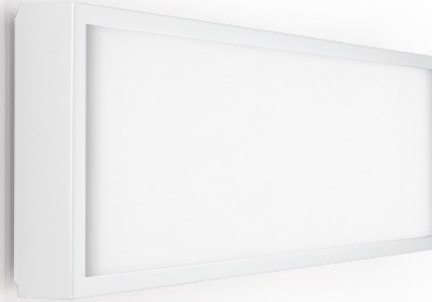

FLAT SURFACE

D12060

PROJECT _____

TYPE _____

NOTES _____

QUANTITY _____

DATE _____

GENERAL

Series: Flat

Division: Design

Mounting Type: Surface

Mounting Location: Ceiling

Subcategory: Ambient

PHYSICAL

Shape: Rectangle

Length (mm): 597

Length (in): 23 1/2

Width (mm): 222

Width (in): 8 3/4

Height (mm): 83

Height (in): 3 1/4

Extension (mm): 83

Extension (in): 3 1/4

Light Distribution: Direct

Weight (kg): 2.73

Weight (lbs): 6

Diffuser: Opal White Satin Acrylic

Fixture Finish: WHI

Fixture Material: Aluminum

ELECTRICAL

Number of Lamps: 2

Lamp Type: T5 Fluorescent

Bulb Included: Bulb Not Included

Total Output Wattage (W): 48

Max. Wattage Per Lamp (W): 24

Lamp Base: G5

Dimming: Phase Dimming (120Vac Only)

Driver Included: Yes

Driver Location: Integrated

Driver Type: Ballast - Universal

Input Voltage (V): 120 - 277

Upon Request: (Not included - see components) Integral: Phase dimming / Lutron

LED

OPTICAL

RATINGS AND CERTIFICATIONS

Certified By: CSA Certified to UL and CSA Standards

IP rating: IP20

597mm 23 1/2"